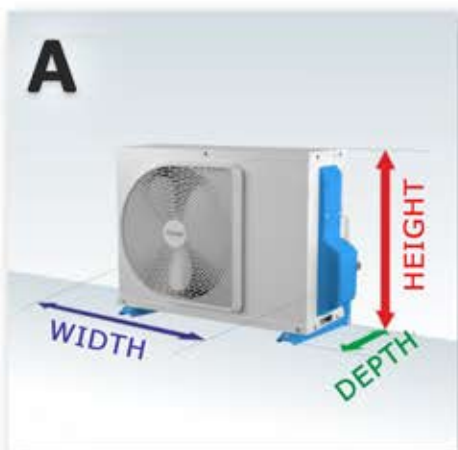

SIZES

5 SIZES

SIZE S	SIZE M	SIZE L	SIZE XL	SIZE XXL
Width 860 mm	Width 930 mm	Width 960 mm	Width 970 mm	Width 1040 mm
Height 660 mm	Height 730 mm	Height 820 mm	Height 870 mm	Height 900 mm
Depth 460 mm	Depth 480 mm	Depth 510 mm	Depth 530 mm	Depth 550 mm

How to determine the right size grille for your air conditioner?

A. Air conditioner mounted on the ground. The width is the distance from the leftmost to the rightmost point of the air conditioner, including the pipes and their cover. Height is the distance from the ground to its highest point. The depth is the distance from the wall to the most forward point of your air conditioner, including the brackets on which it is mounted.

B. Air conditioner mounted on the wall. The width is the distance from the leftmost to the rightmost point of the air conditioner, including the pipes and their cover. The height is the distance from its highest point to the lowest point of its cantilevers. Depth is the distance from the wall to the most forward point of your air conditioner, including its brackets.

C. Inward curved elements. The grille has elements worn inwards. They may take 4 cm from the useful volume of the air conditioner. For this reason, the required grid dimensions are as follows:

Minimum grid width = **Measured Width** + 8 cm

Minimum grid height = **Measured Height** + 4 cm

Minimum grid depth = **Measured Depth** + 4 cm.