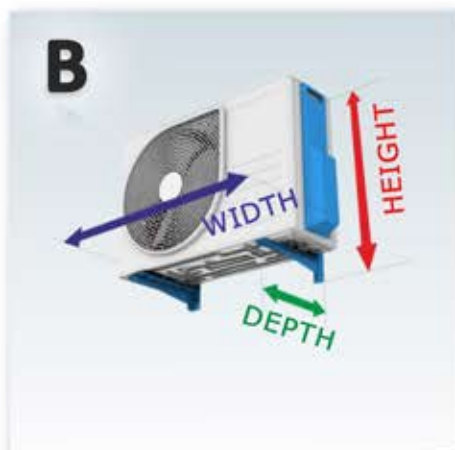

SIZES

5 SIZES

SIZE S	SIZE M	SIZE L	SIZE XL	SIZE XXL
Width 860 mm	Width 930 mm	Width 960 mm	Width 970 mm	Width 1040 mm
Height 660 mm	Height 730 mm	Height 820 mm	Height 870 mm	Height 900 mm
Depth 460 mm	Depth 480 mm	Depth 510 mm	Depth 530 mm	Depth 550 mm

How to determine the right size grille for your air conditioner?

A. Air conditioner mounted on the ground. The width is the distance from the leftmost to the rightmost point of the air conditioner, including the pipes and their cover. Height is the distance from the ground to its highest point. The depth is the distance from the wall to the most forward point of your air conditioner, including the brackets on which it is mounted.

B. Air conditioner mounted on the wall. The width is the distance from the leftmost to the rightmost point of the air conditioner, including the pipes and their cover. The height is the distance from its highest point to the lowest point of its cantilevers. Depth is the distance from the wall to the most forward point of your air conditioner, including its brackets.

C. Inward curved elements. The grille has elements worn inwards. They may take 4 cm from the useful volume of the air conditioner. For this reason, the required grid dimensions are as follows:

Minimum grid width = **Measured Width** + 8 cm

Minimum grid height = **Measured Height** + 4 cm

Minimum grid depth = **Measured Depth** + 4 cm.