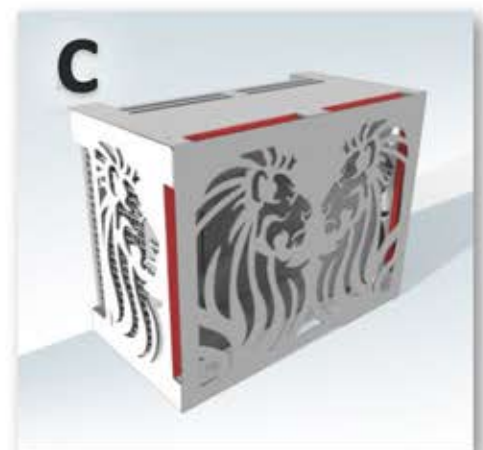

SIZES

5 SIZES

SIZE S	SIZE M	SIZE L	SIZE XL	SIZE XXL
Width 860 mm	Width 930 mm	Width 960 mm	Width 970 mm	Width 1040 mm
Height 660 mm	Height 730 mm	Height 820 mm	Height 870 mm	Height 900 mm
Depth 460 mm	Depth 480 mm	Depth 510 mm	Depth 530 mm	Depth 550 mm

How to determine the right size grille for your air conditioner?

A. Air conditioner mounted on the ground. The width is the distance from the leftmost to the rightmost point of the air conditioner, including the pipes and their cover. Height is the distance from the ground to its highest point. The depth is the distance from the wall to the most forward point of your air conditioner, including the brackets on which it is mounted.

B. Air conditioner mounted on the wall. The width is the distance from the leftmost to the rightmost point of the air conditioner, including the pipes and their cover. The height is the distance from its highest point to the lowest point of its cantilevers. Depth is the distance from the wall to the most forward point of your air conditioner, including its brackets.

C. Inward curved elements. The grille has elements worn inwards. They may take 4 cm from the useful volume of the air conditioner. For this reason, the required grid dimensions are as follows:

Minimum grid width = **Measured Width** + 8 cm

Minimum grid height = **Measured Height** + 4 cm

Minimum grid depth = **Measured Depth** + 4 cm.